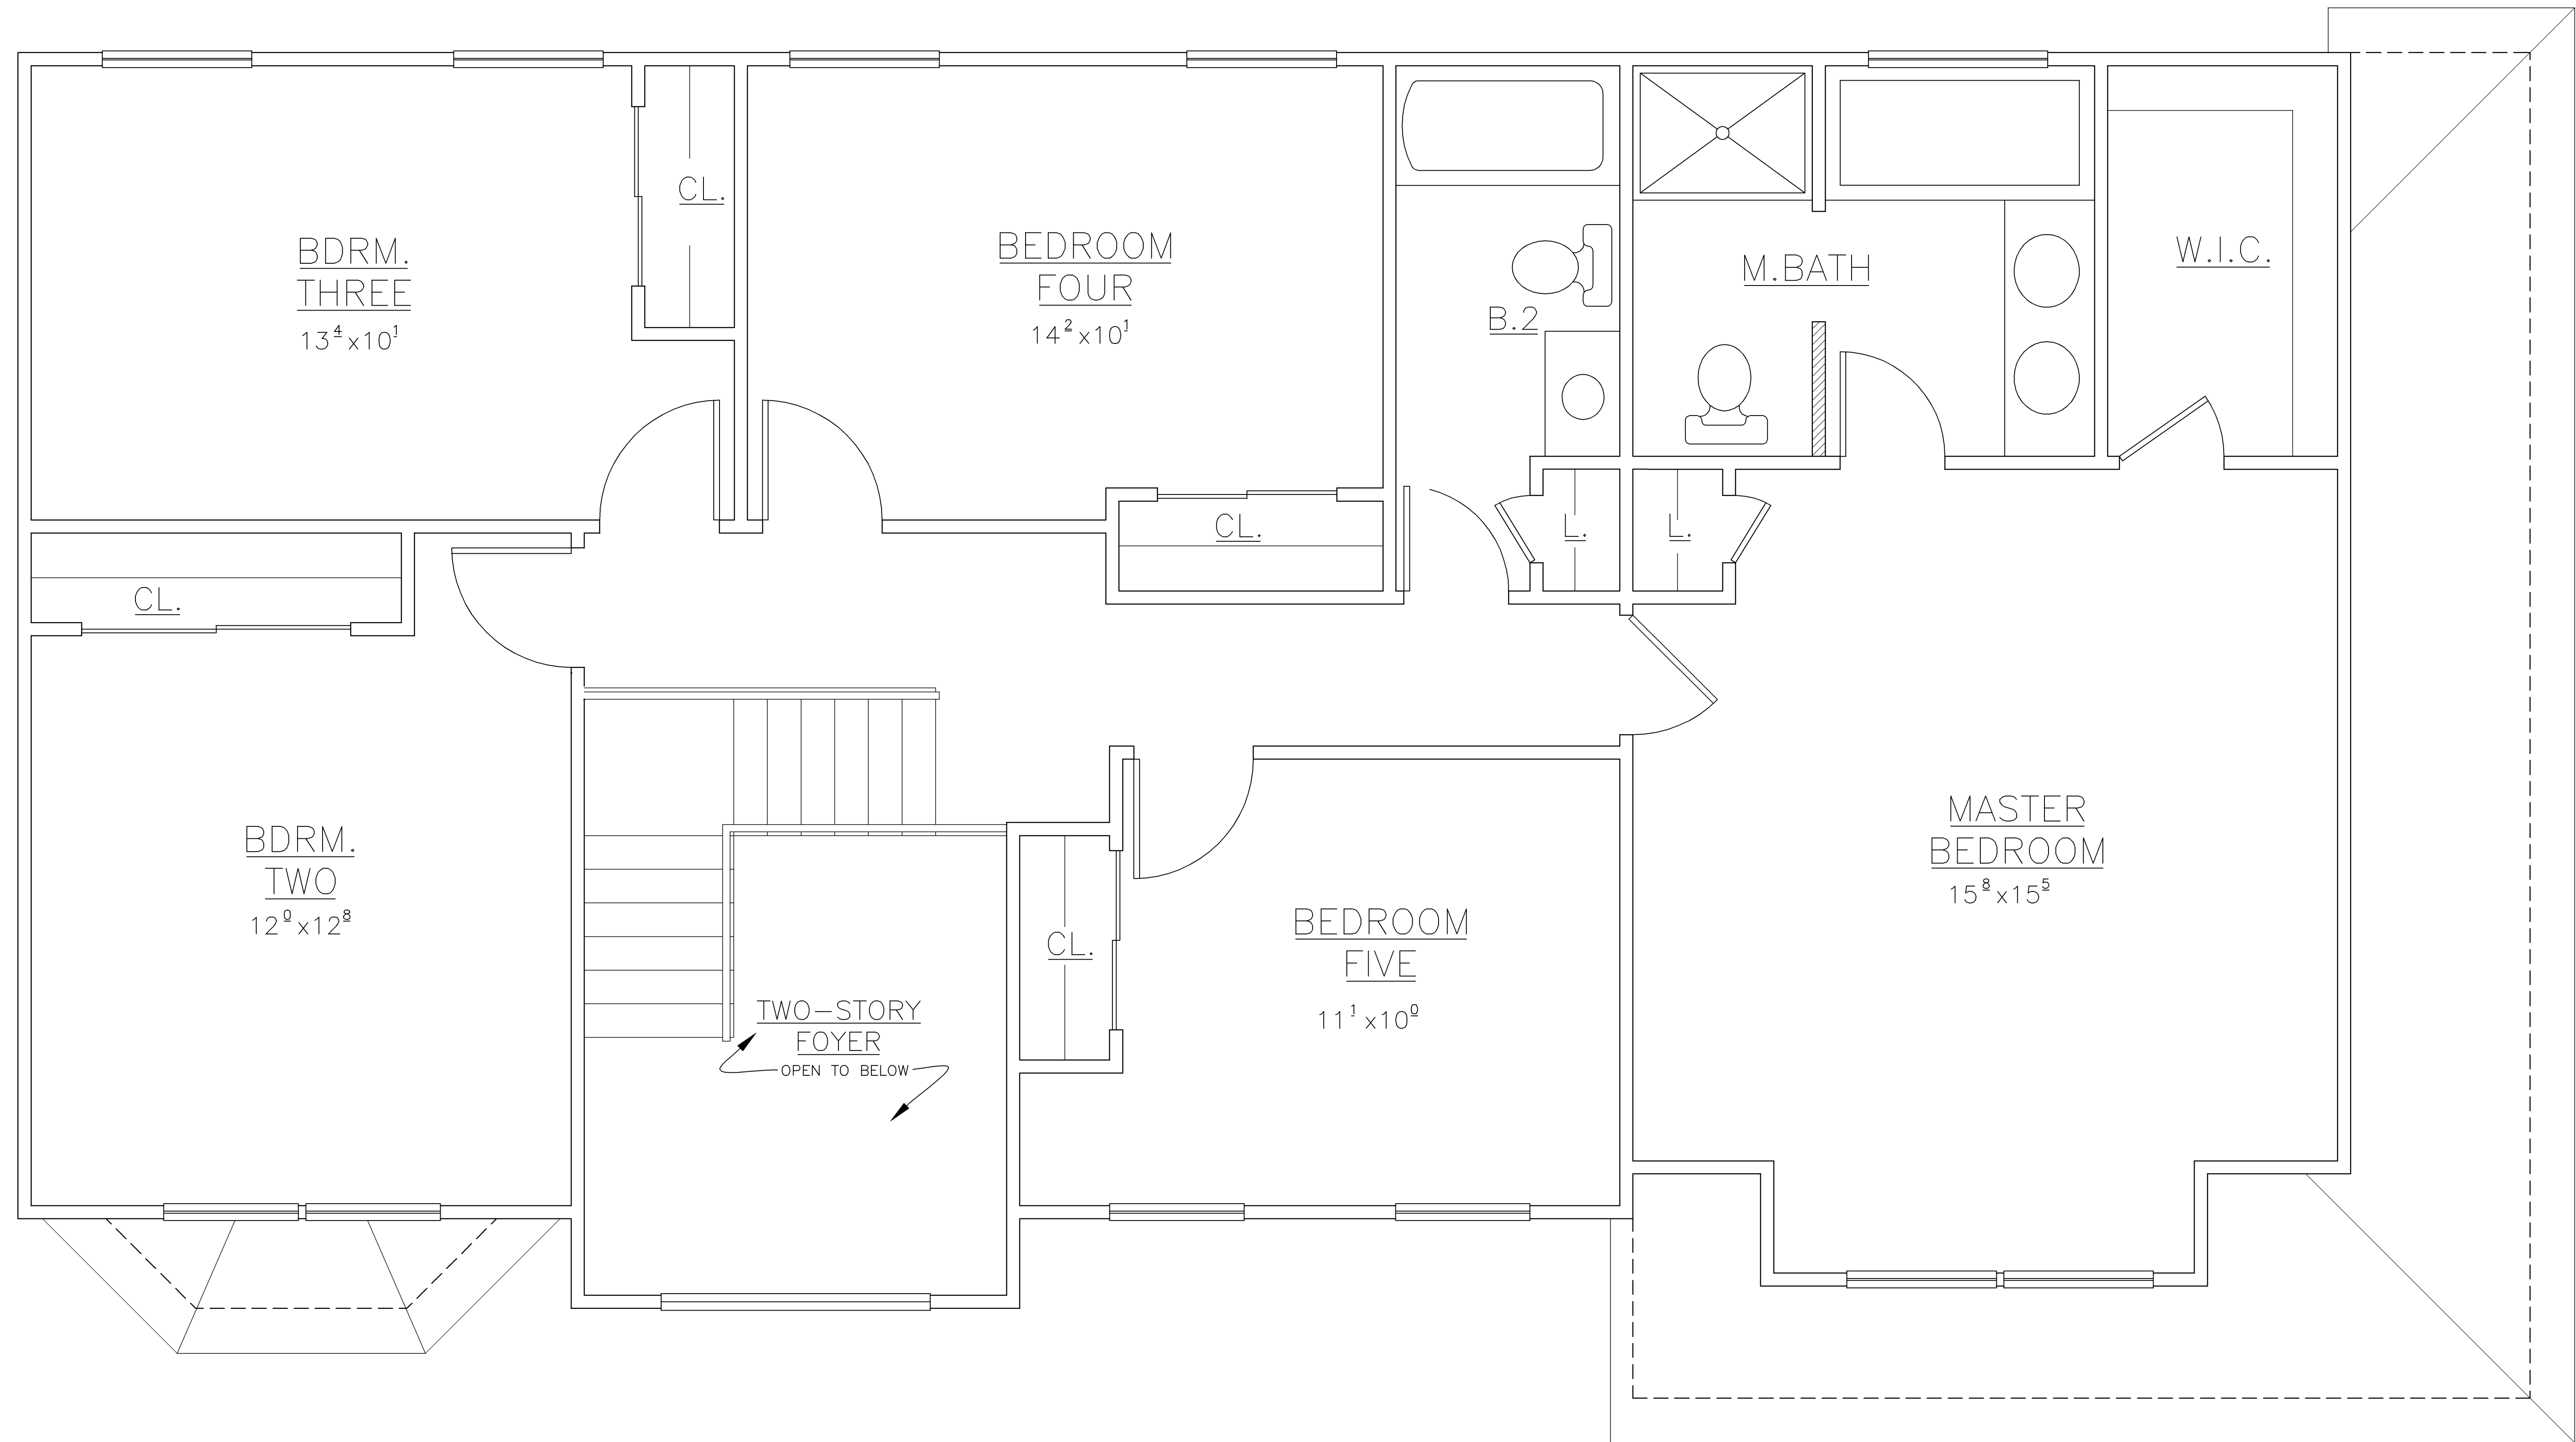

FRONT ELEVATION

SCALE: 1/4"=1'-0"

FIRST FLOOR PLAN

SECOND FLOOR PLAN