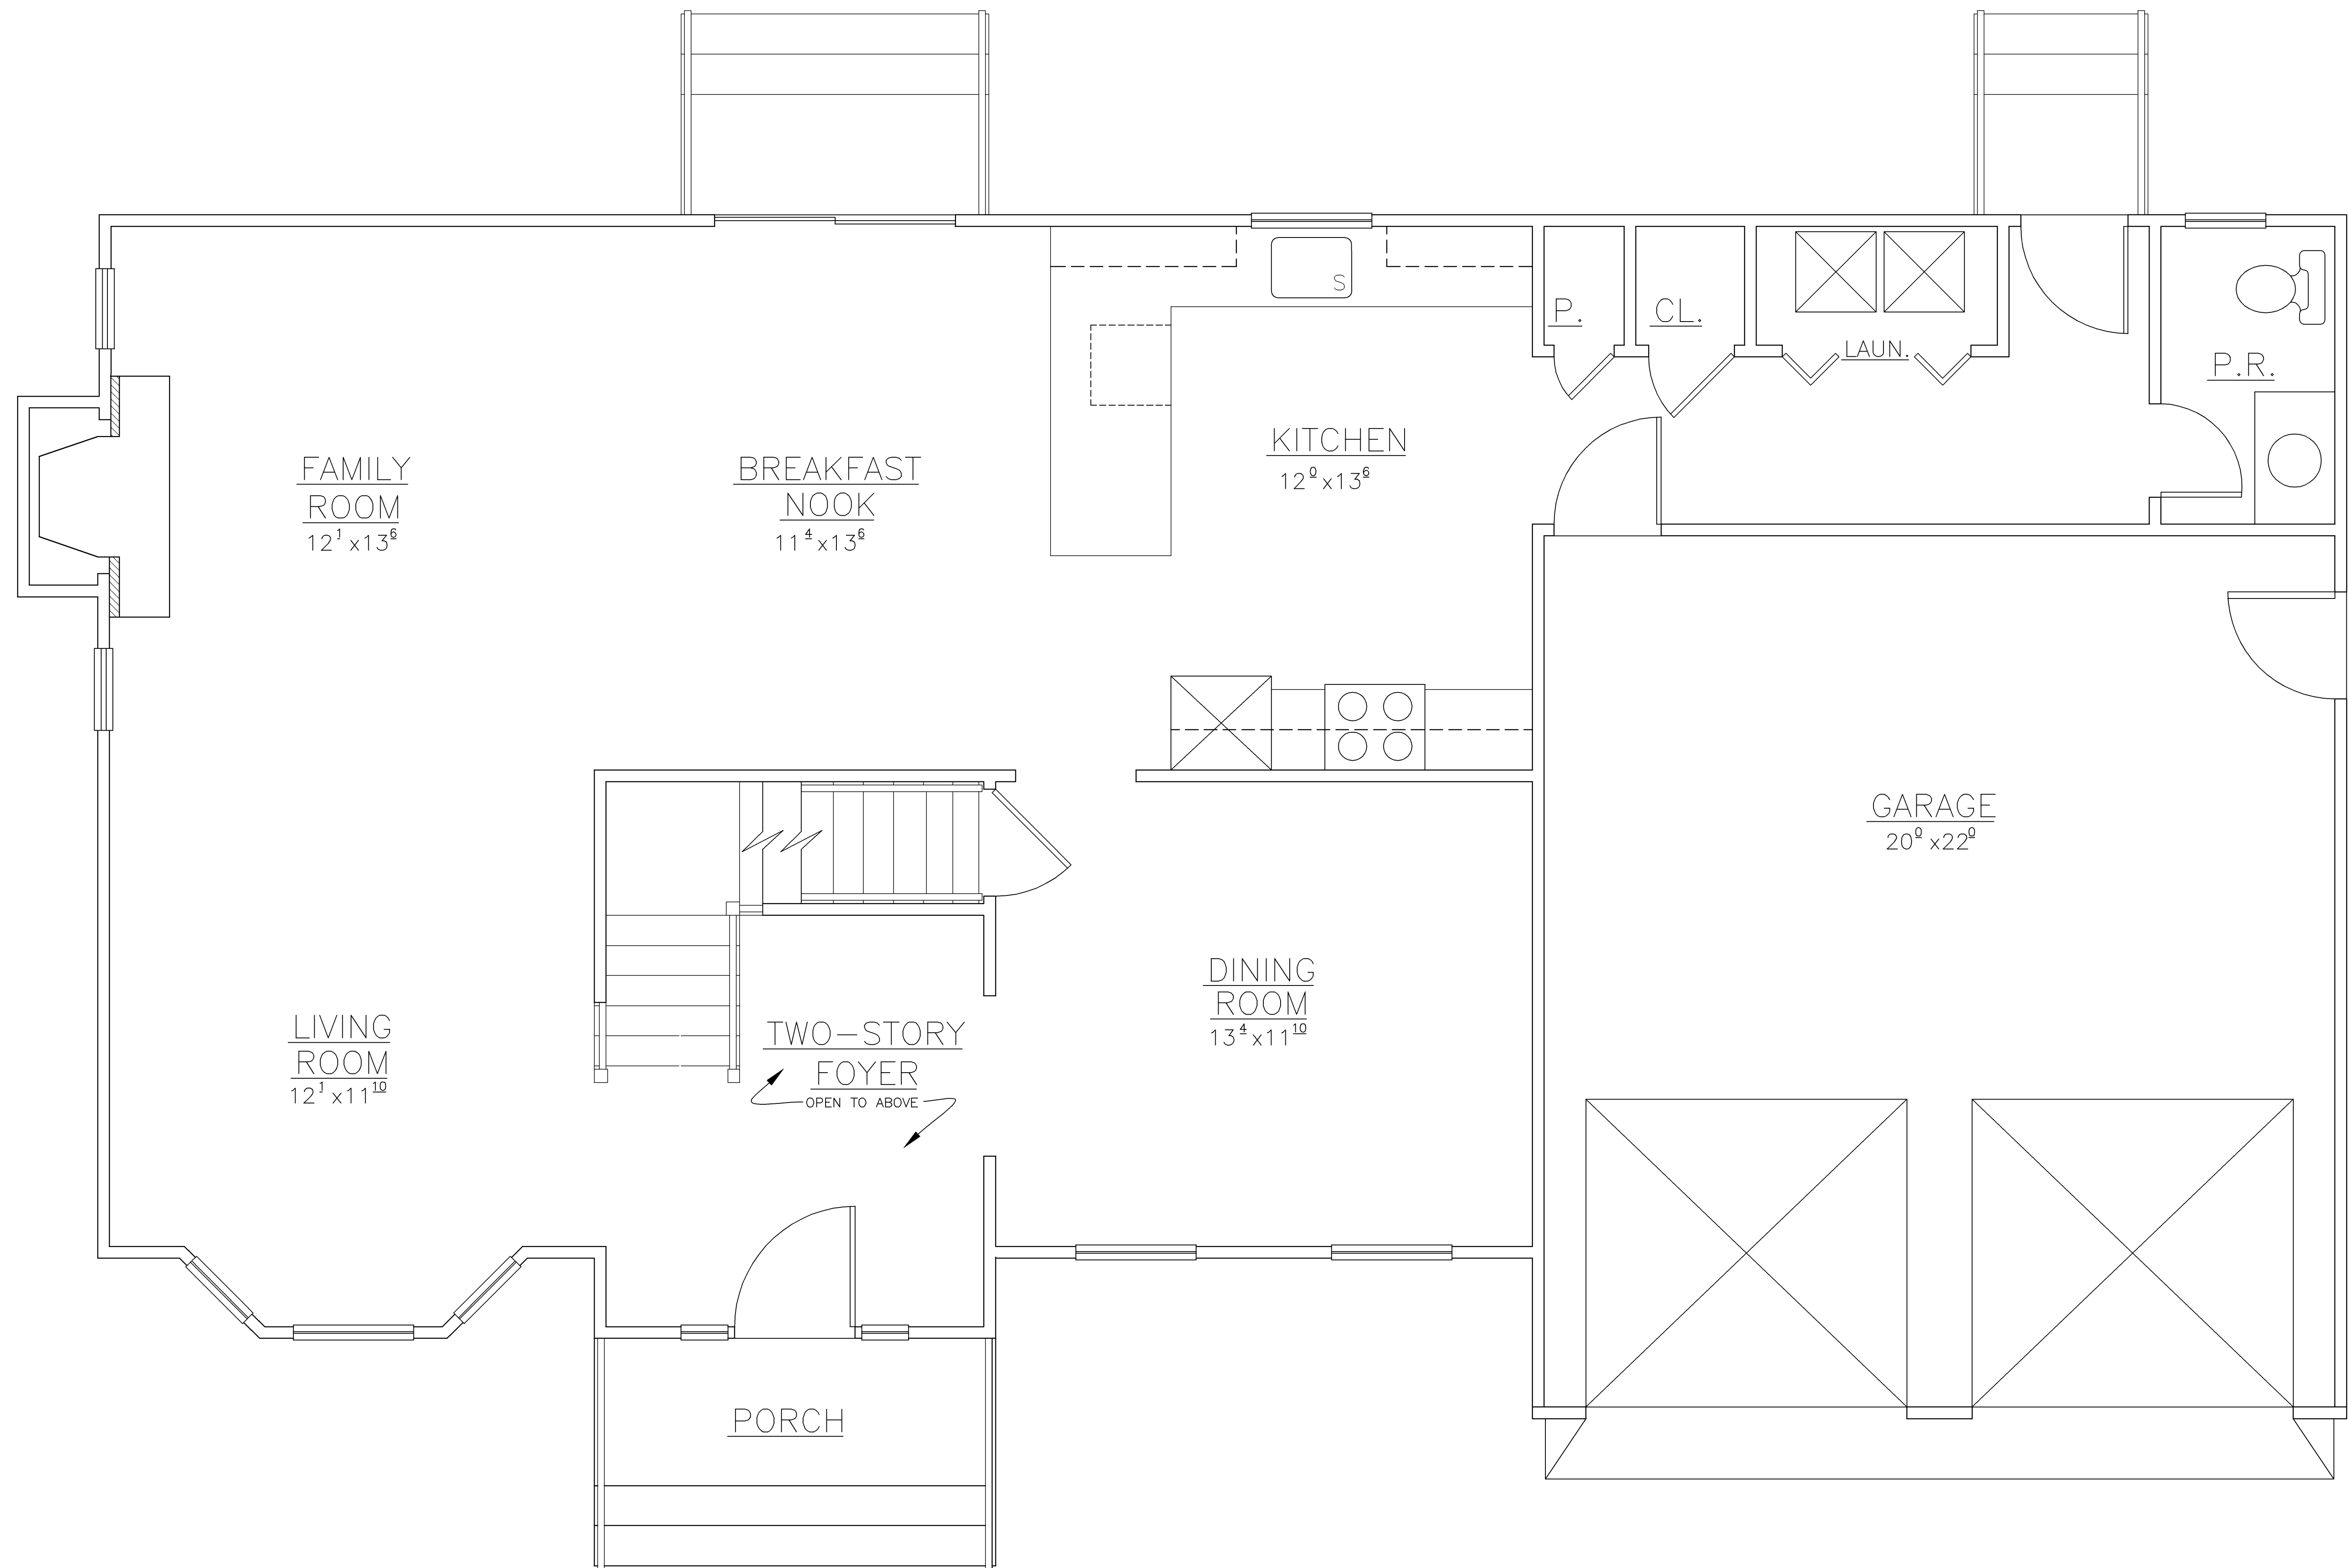

FRONT ELEVATION

SCALE: 1/4"=1'-0"

FIRST FLOOR PLAN

SECOND FLOOR PLAN