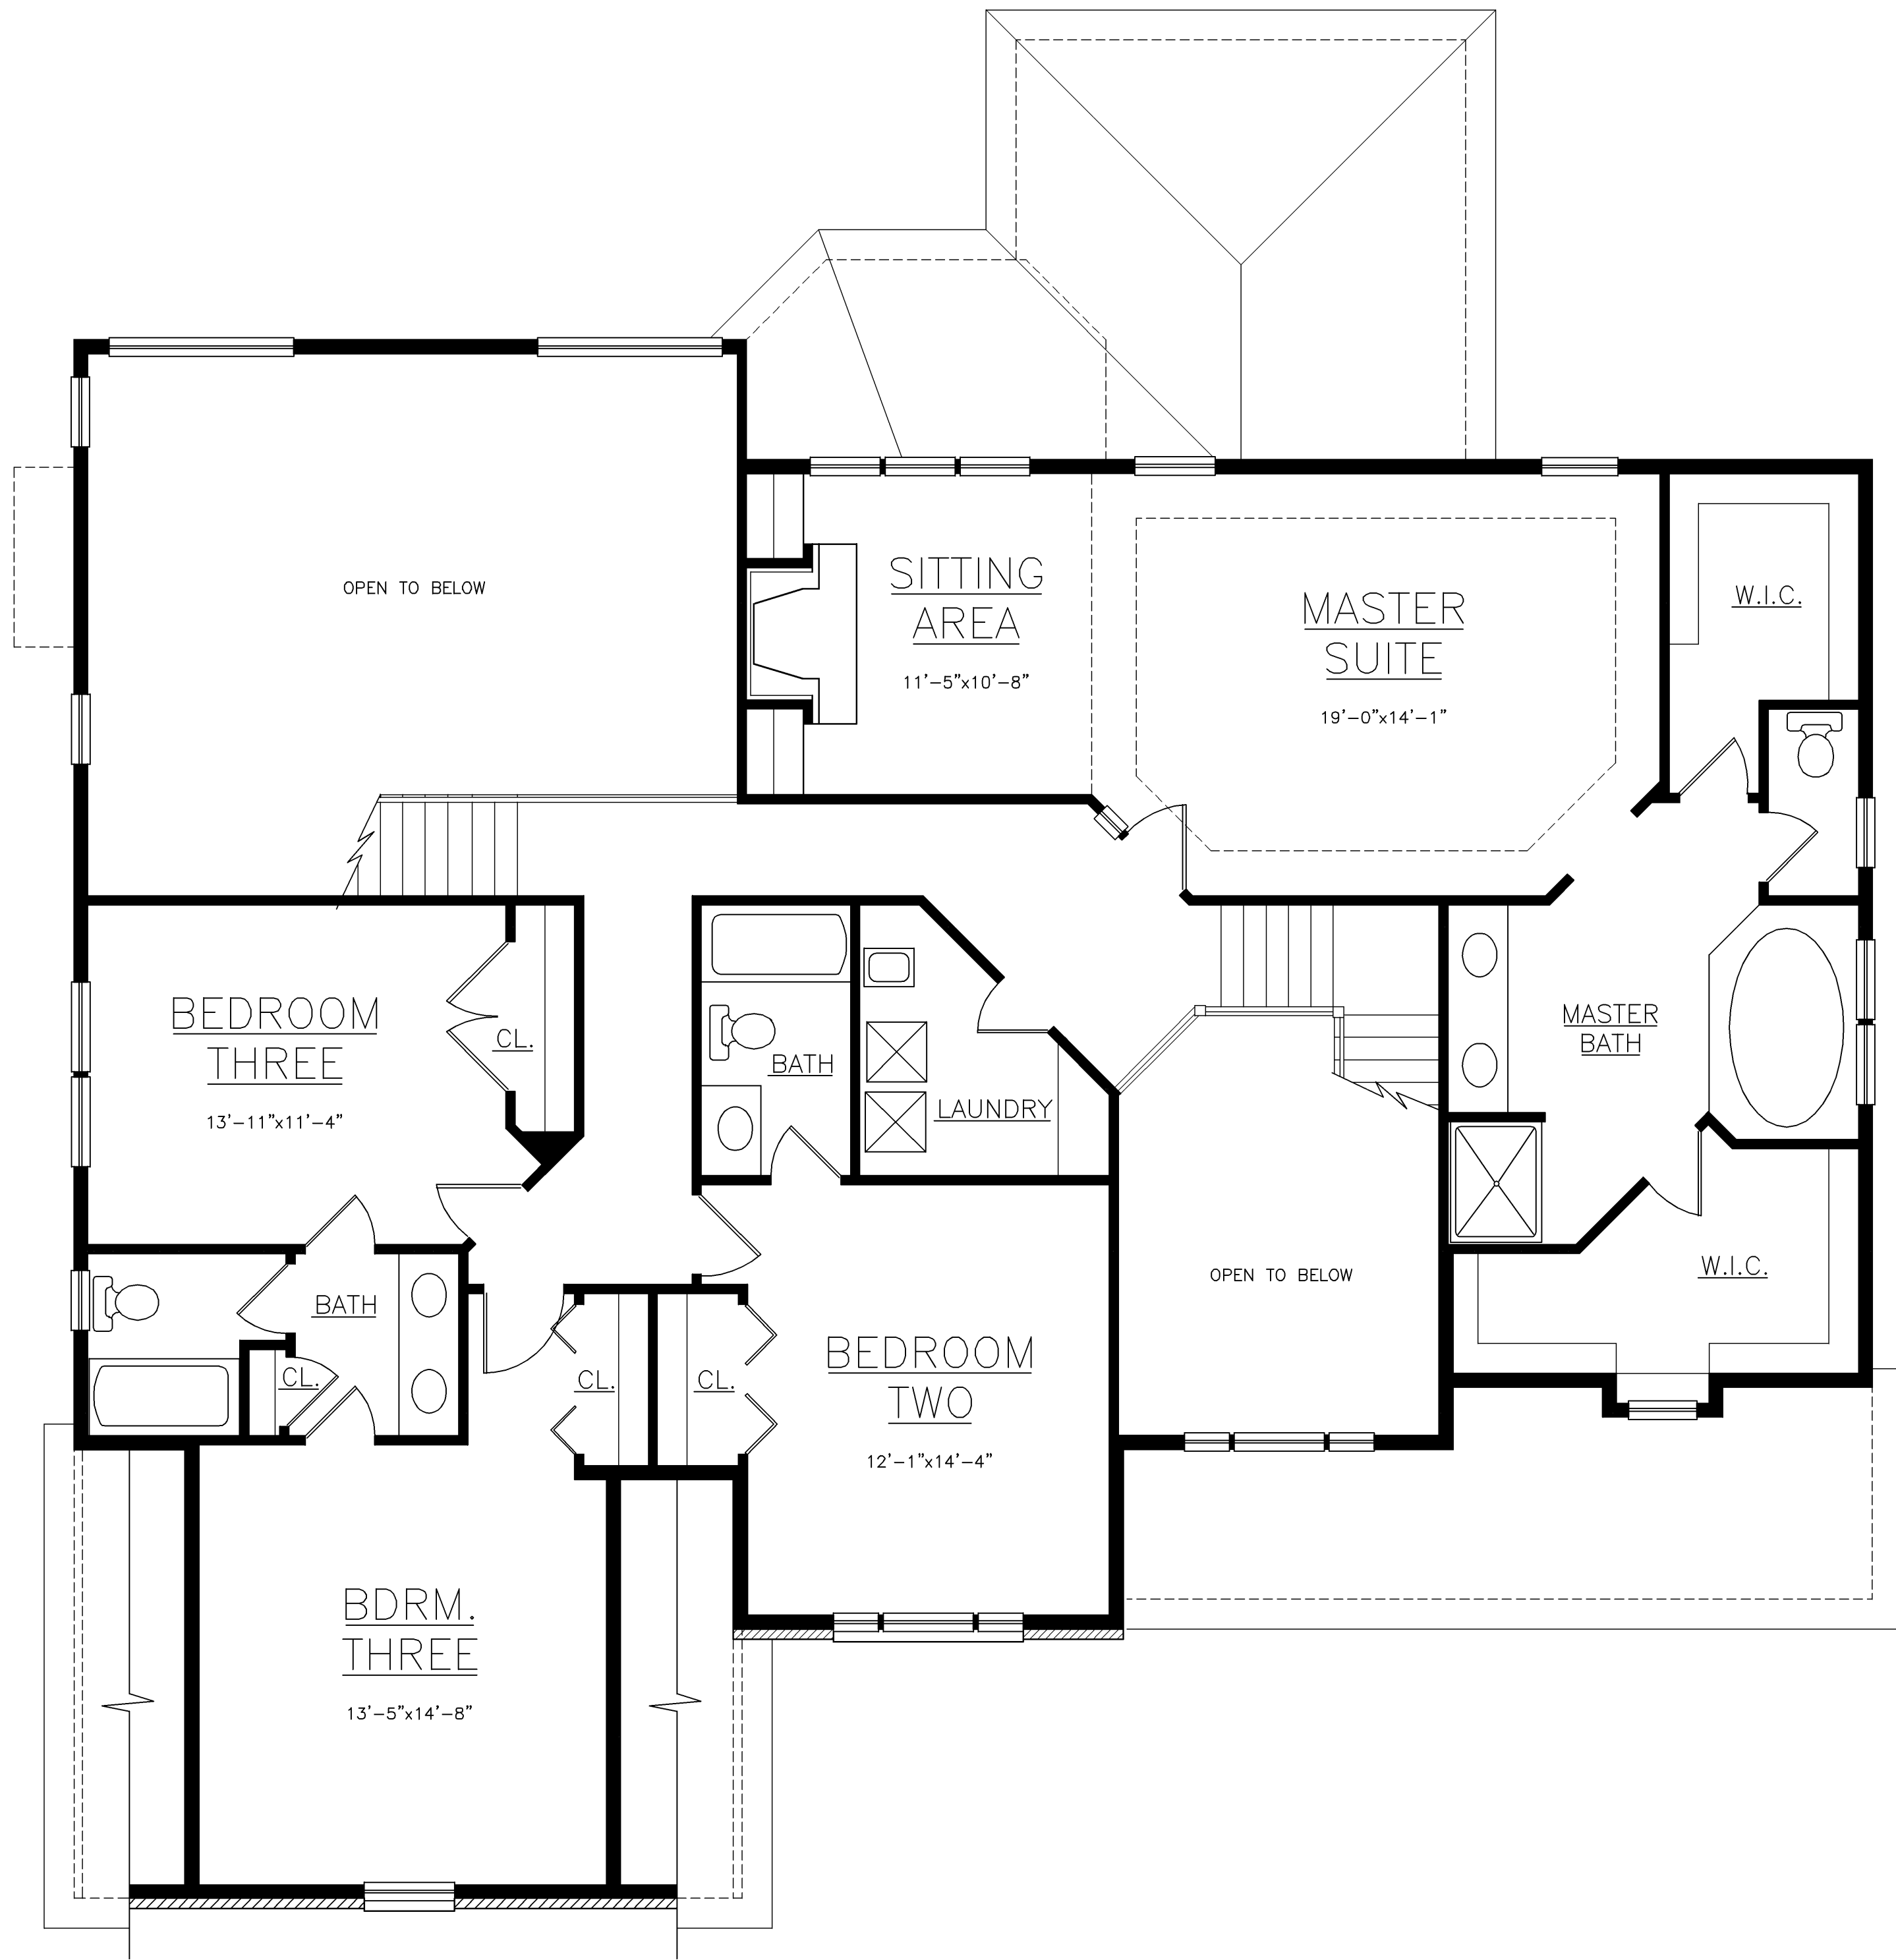

FRONT ELEVATION
"THE STAFFORD" — 3,600 S.F.

FIRST FLOOR PLAN

SECOND FLOOR PLAN