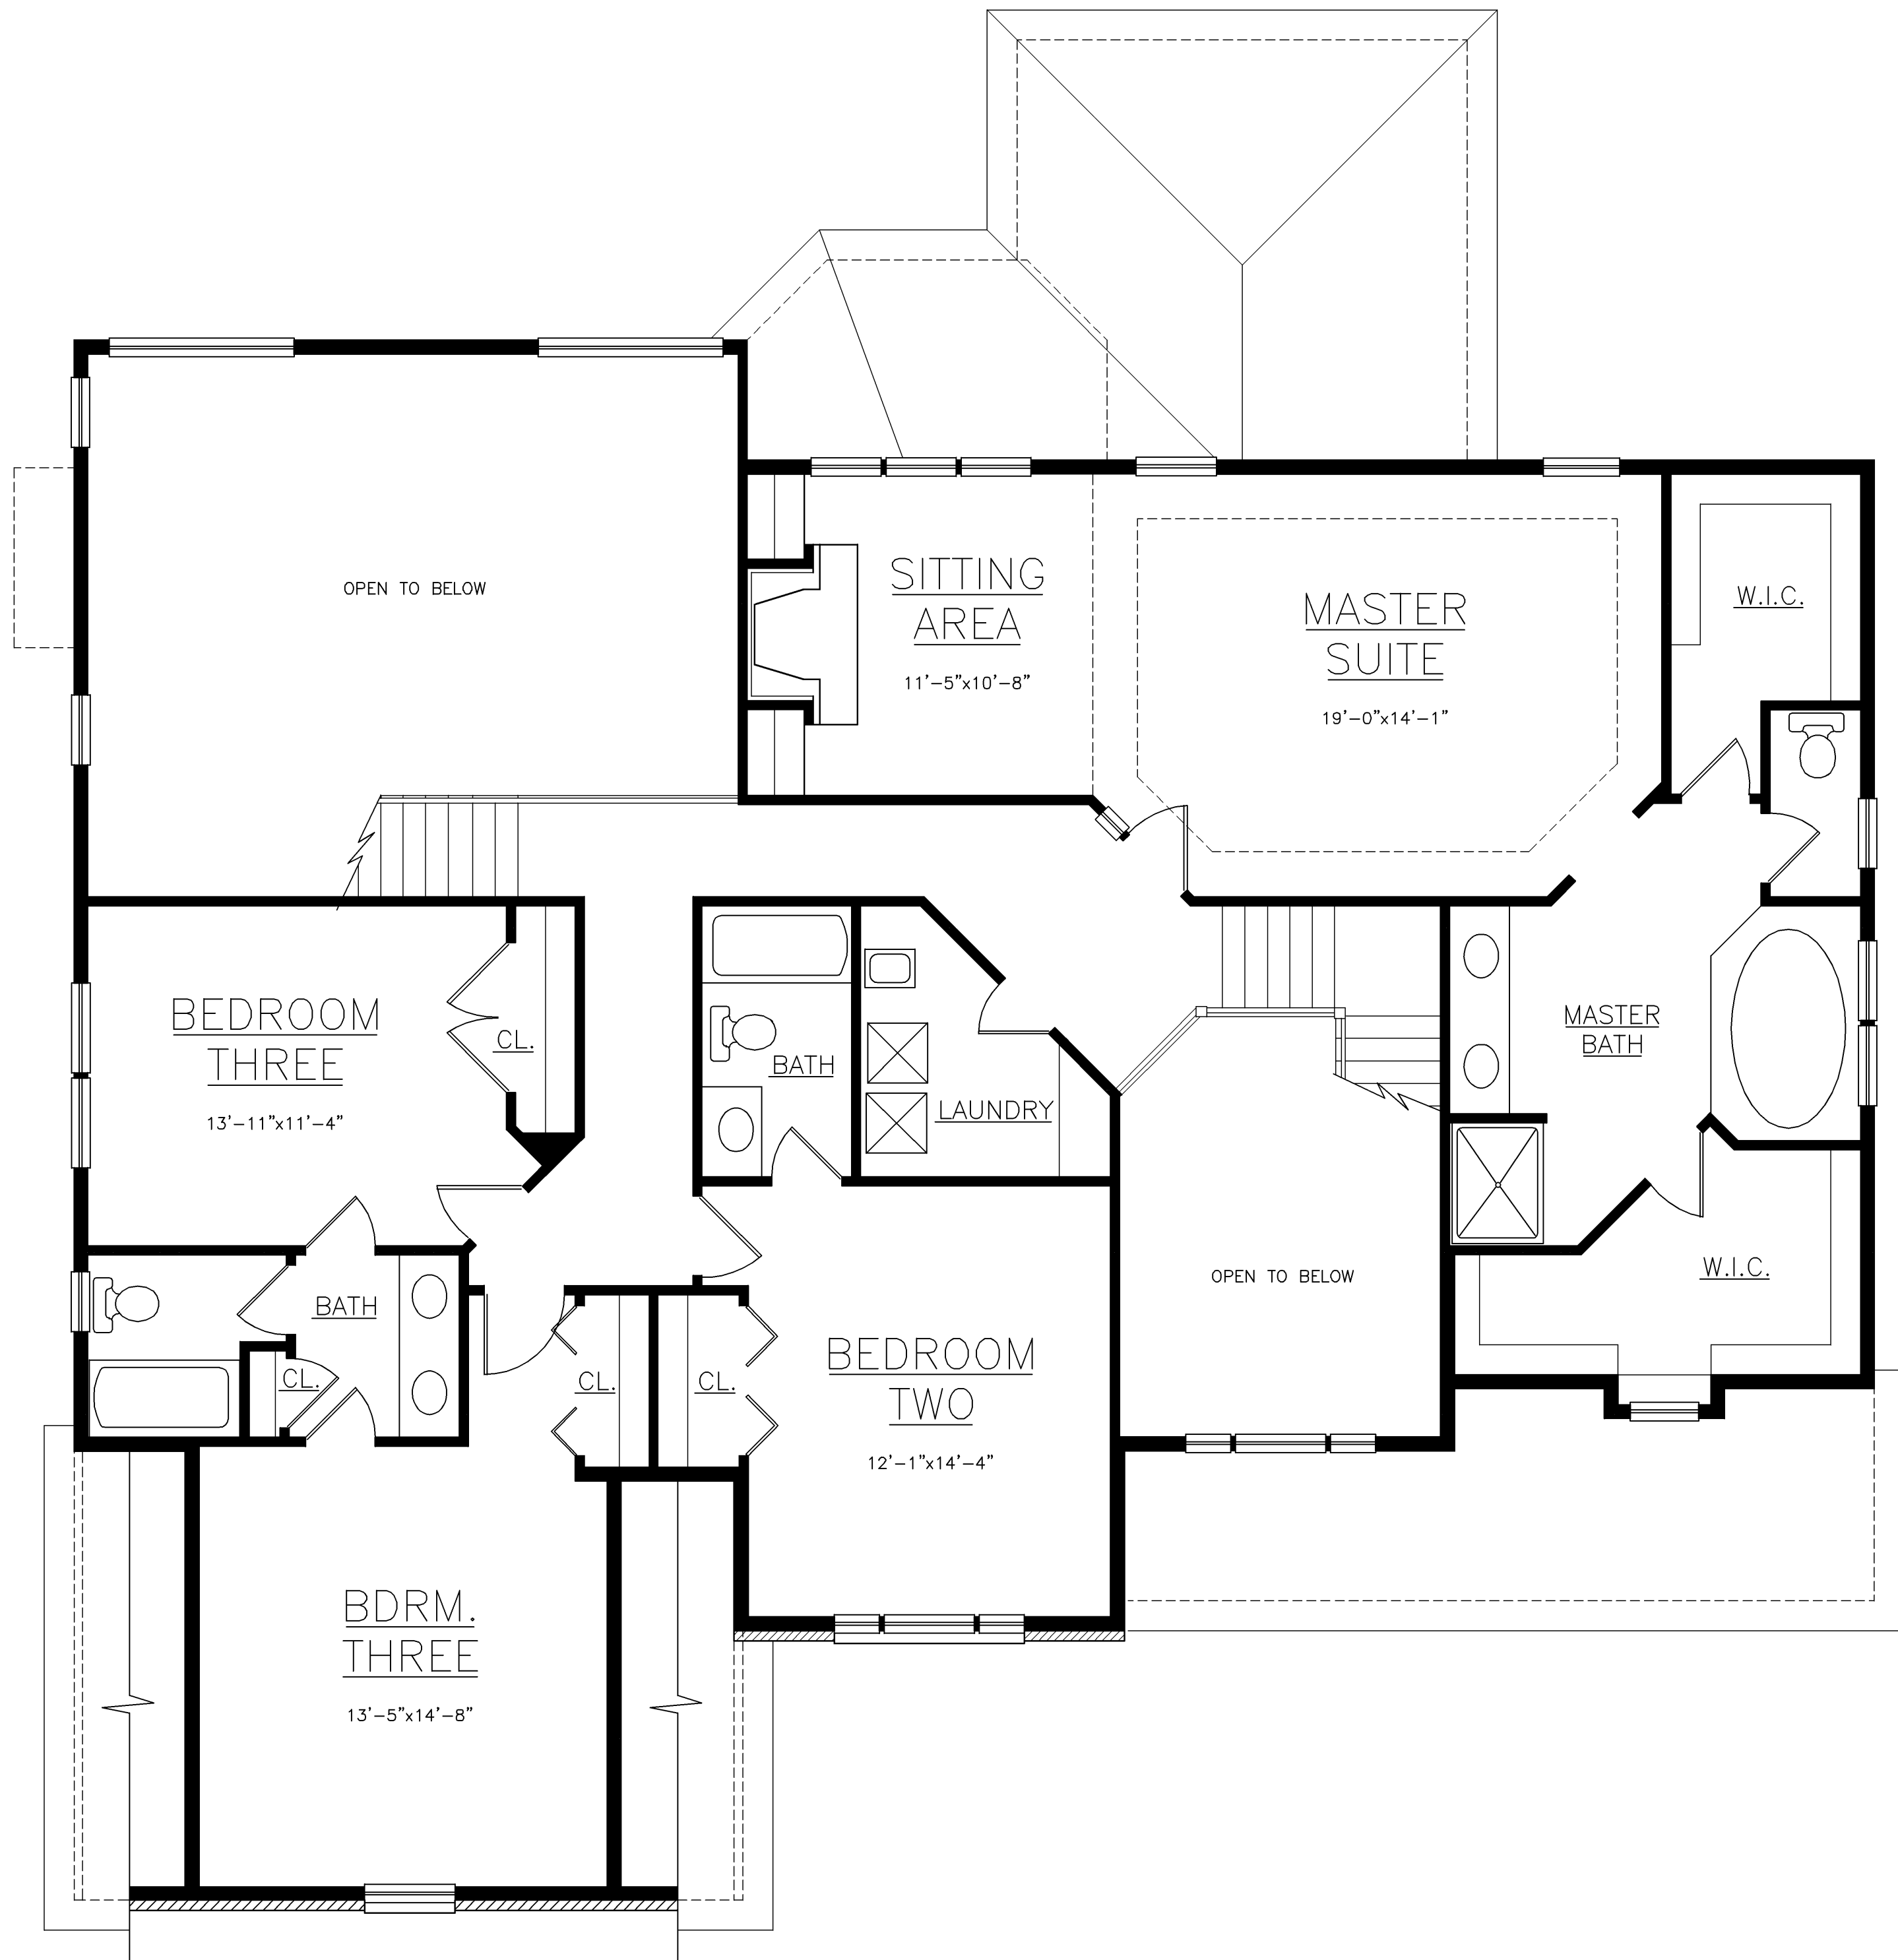

FRONT ELEVATION
"THE STAFFORD" — 3,600 S.F.

FIRST FLOOR PLAN

SECOND FLOOR PLAN