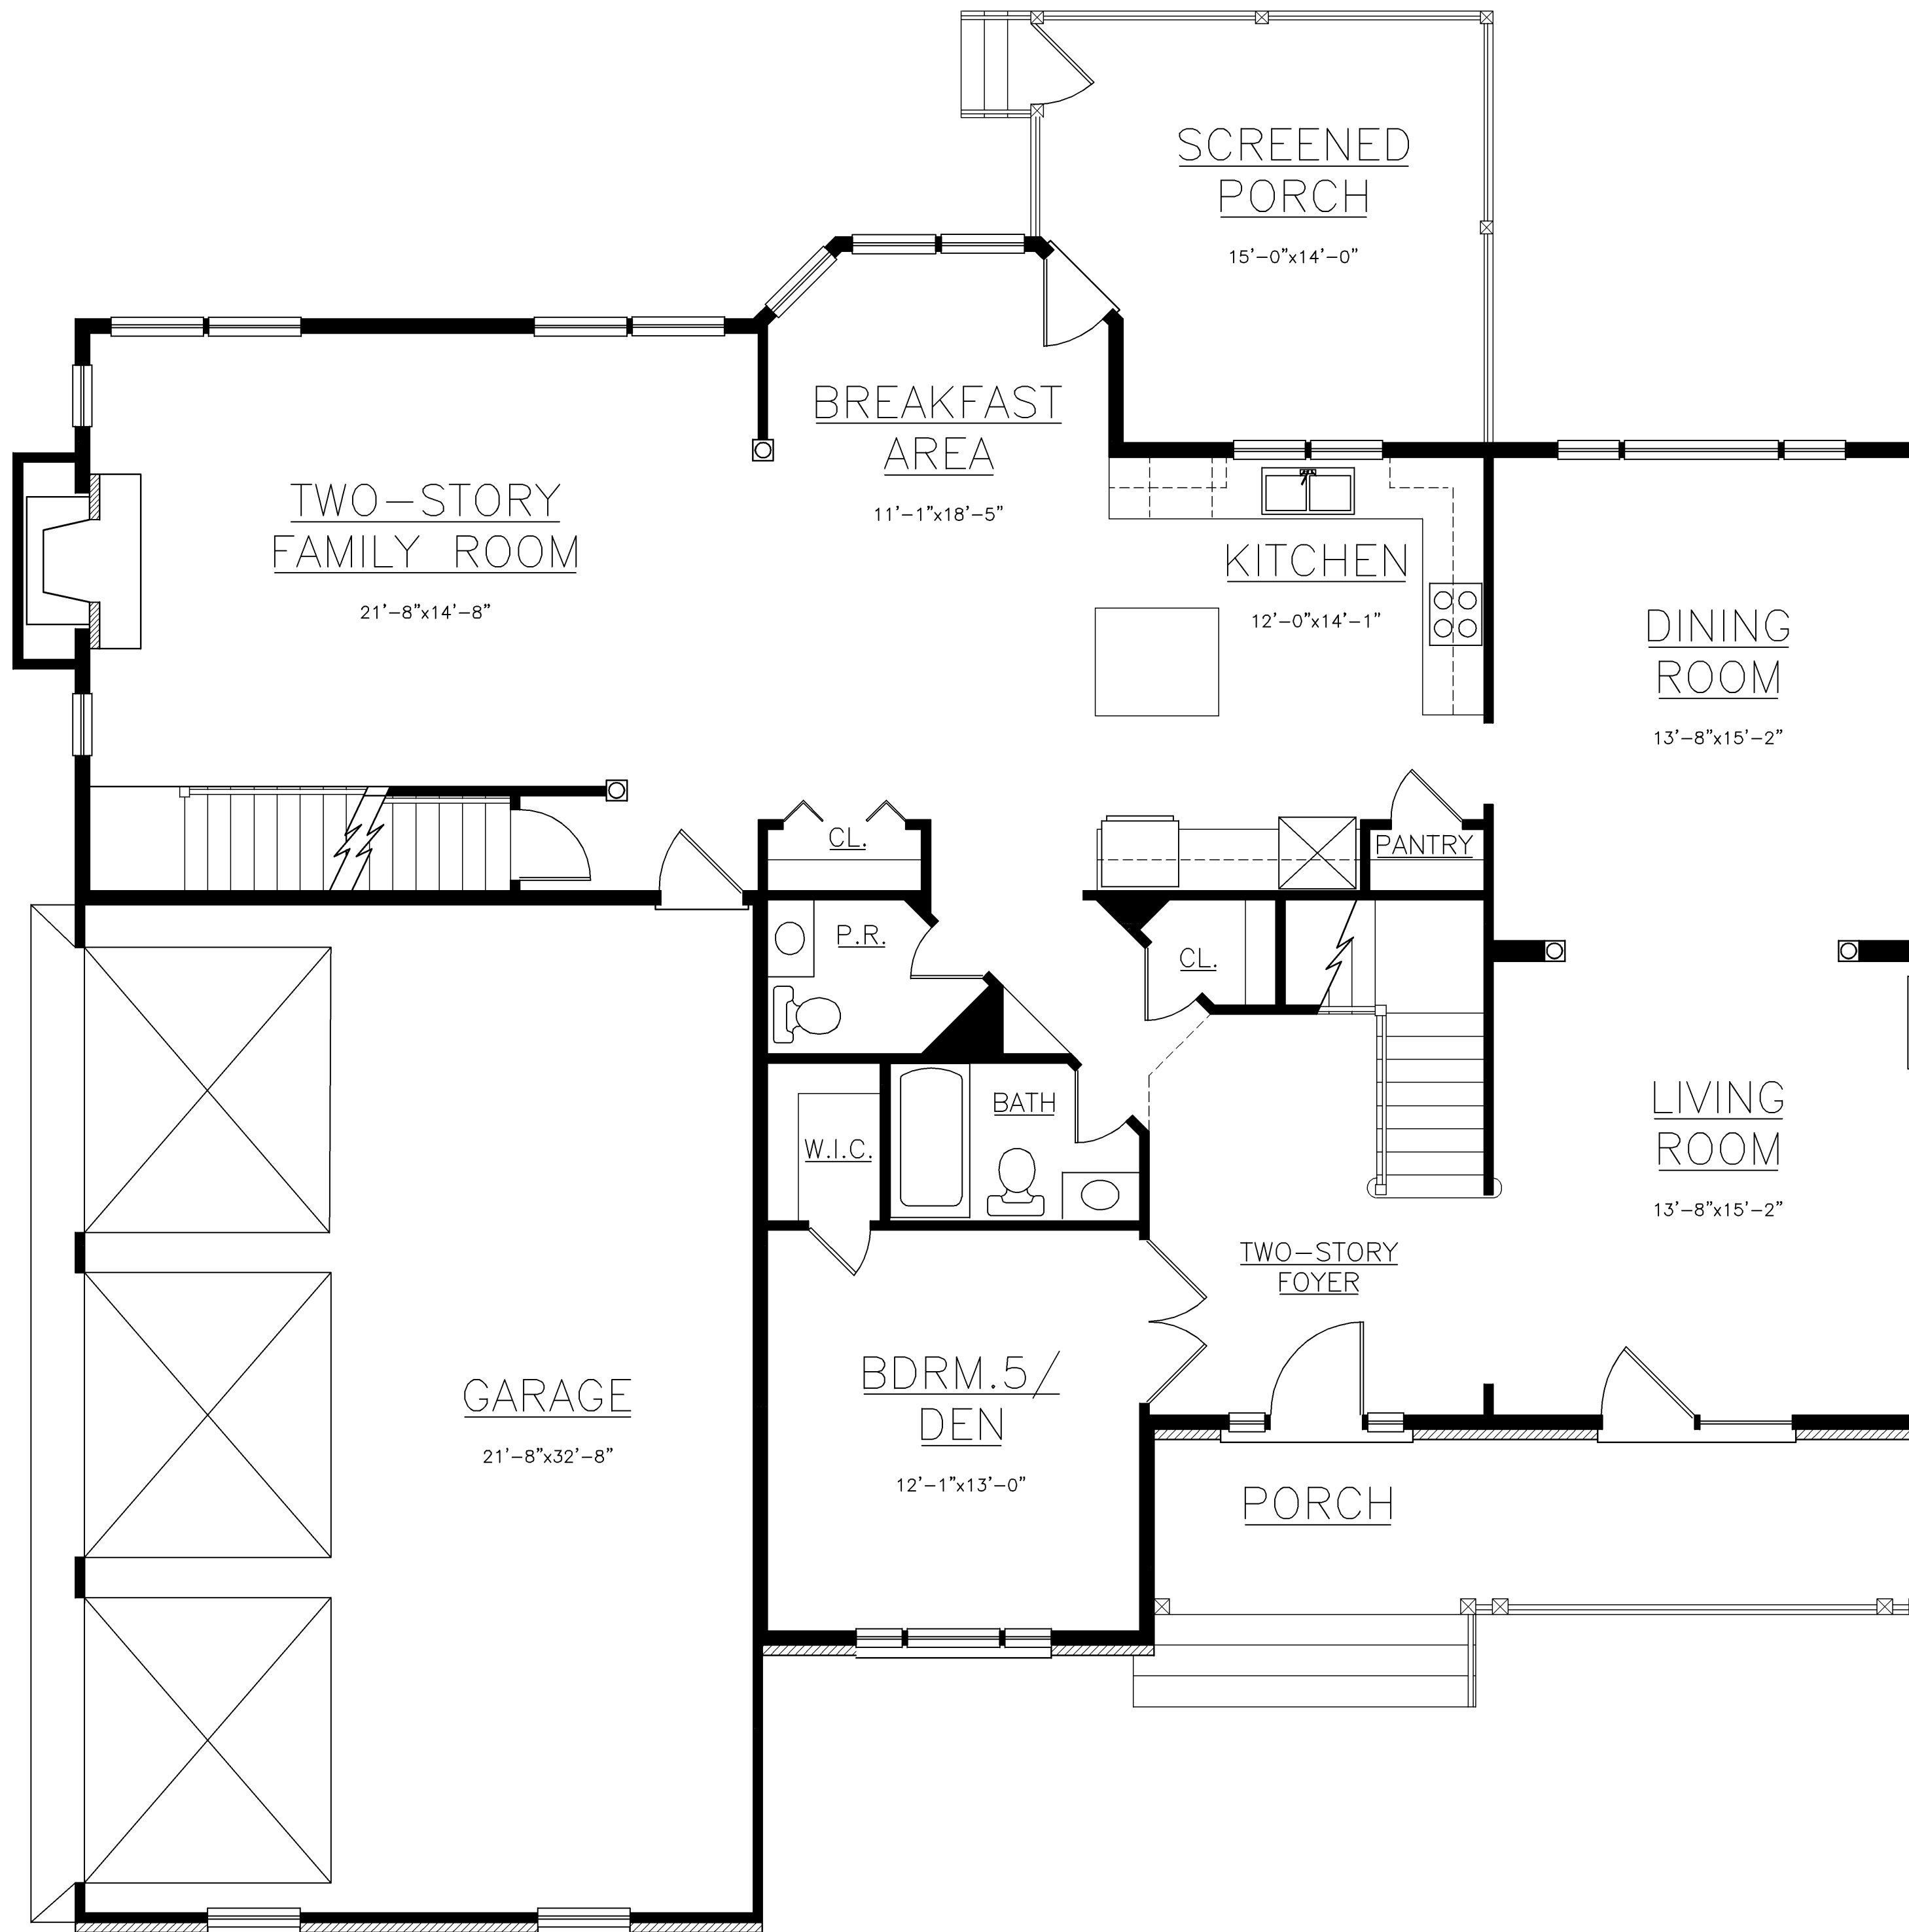

FRONT ELEVATION
"THE STAFFORD" — 3,600 S.F.

FIRST FLOOR PLAN

SECOND FLOOR PLAN