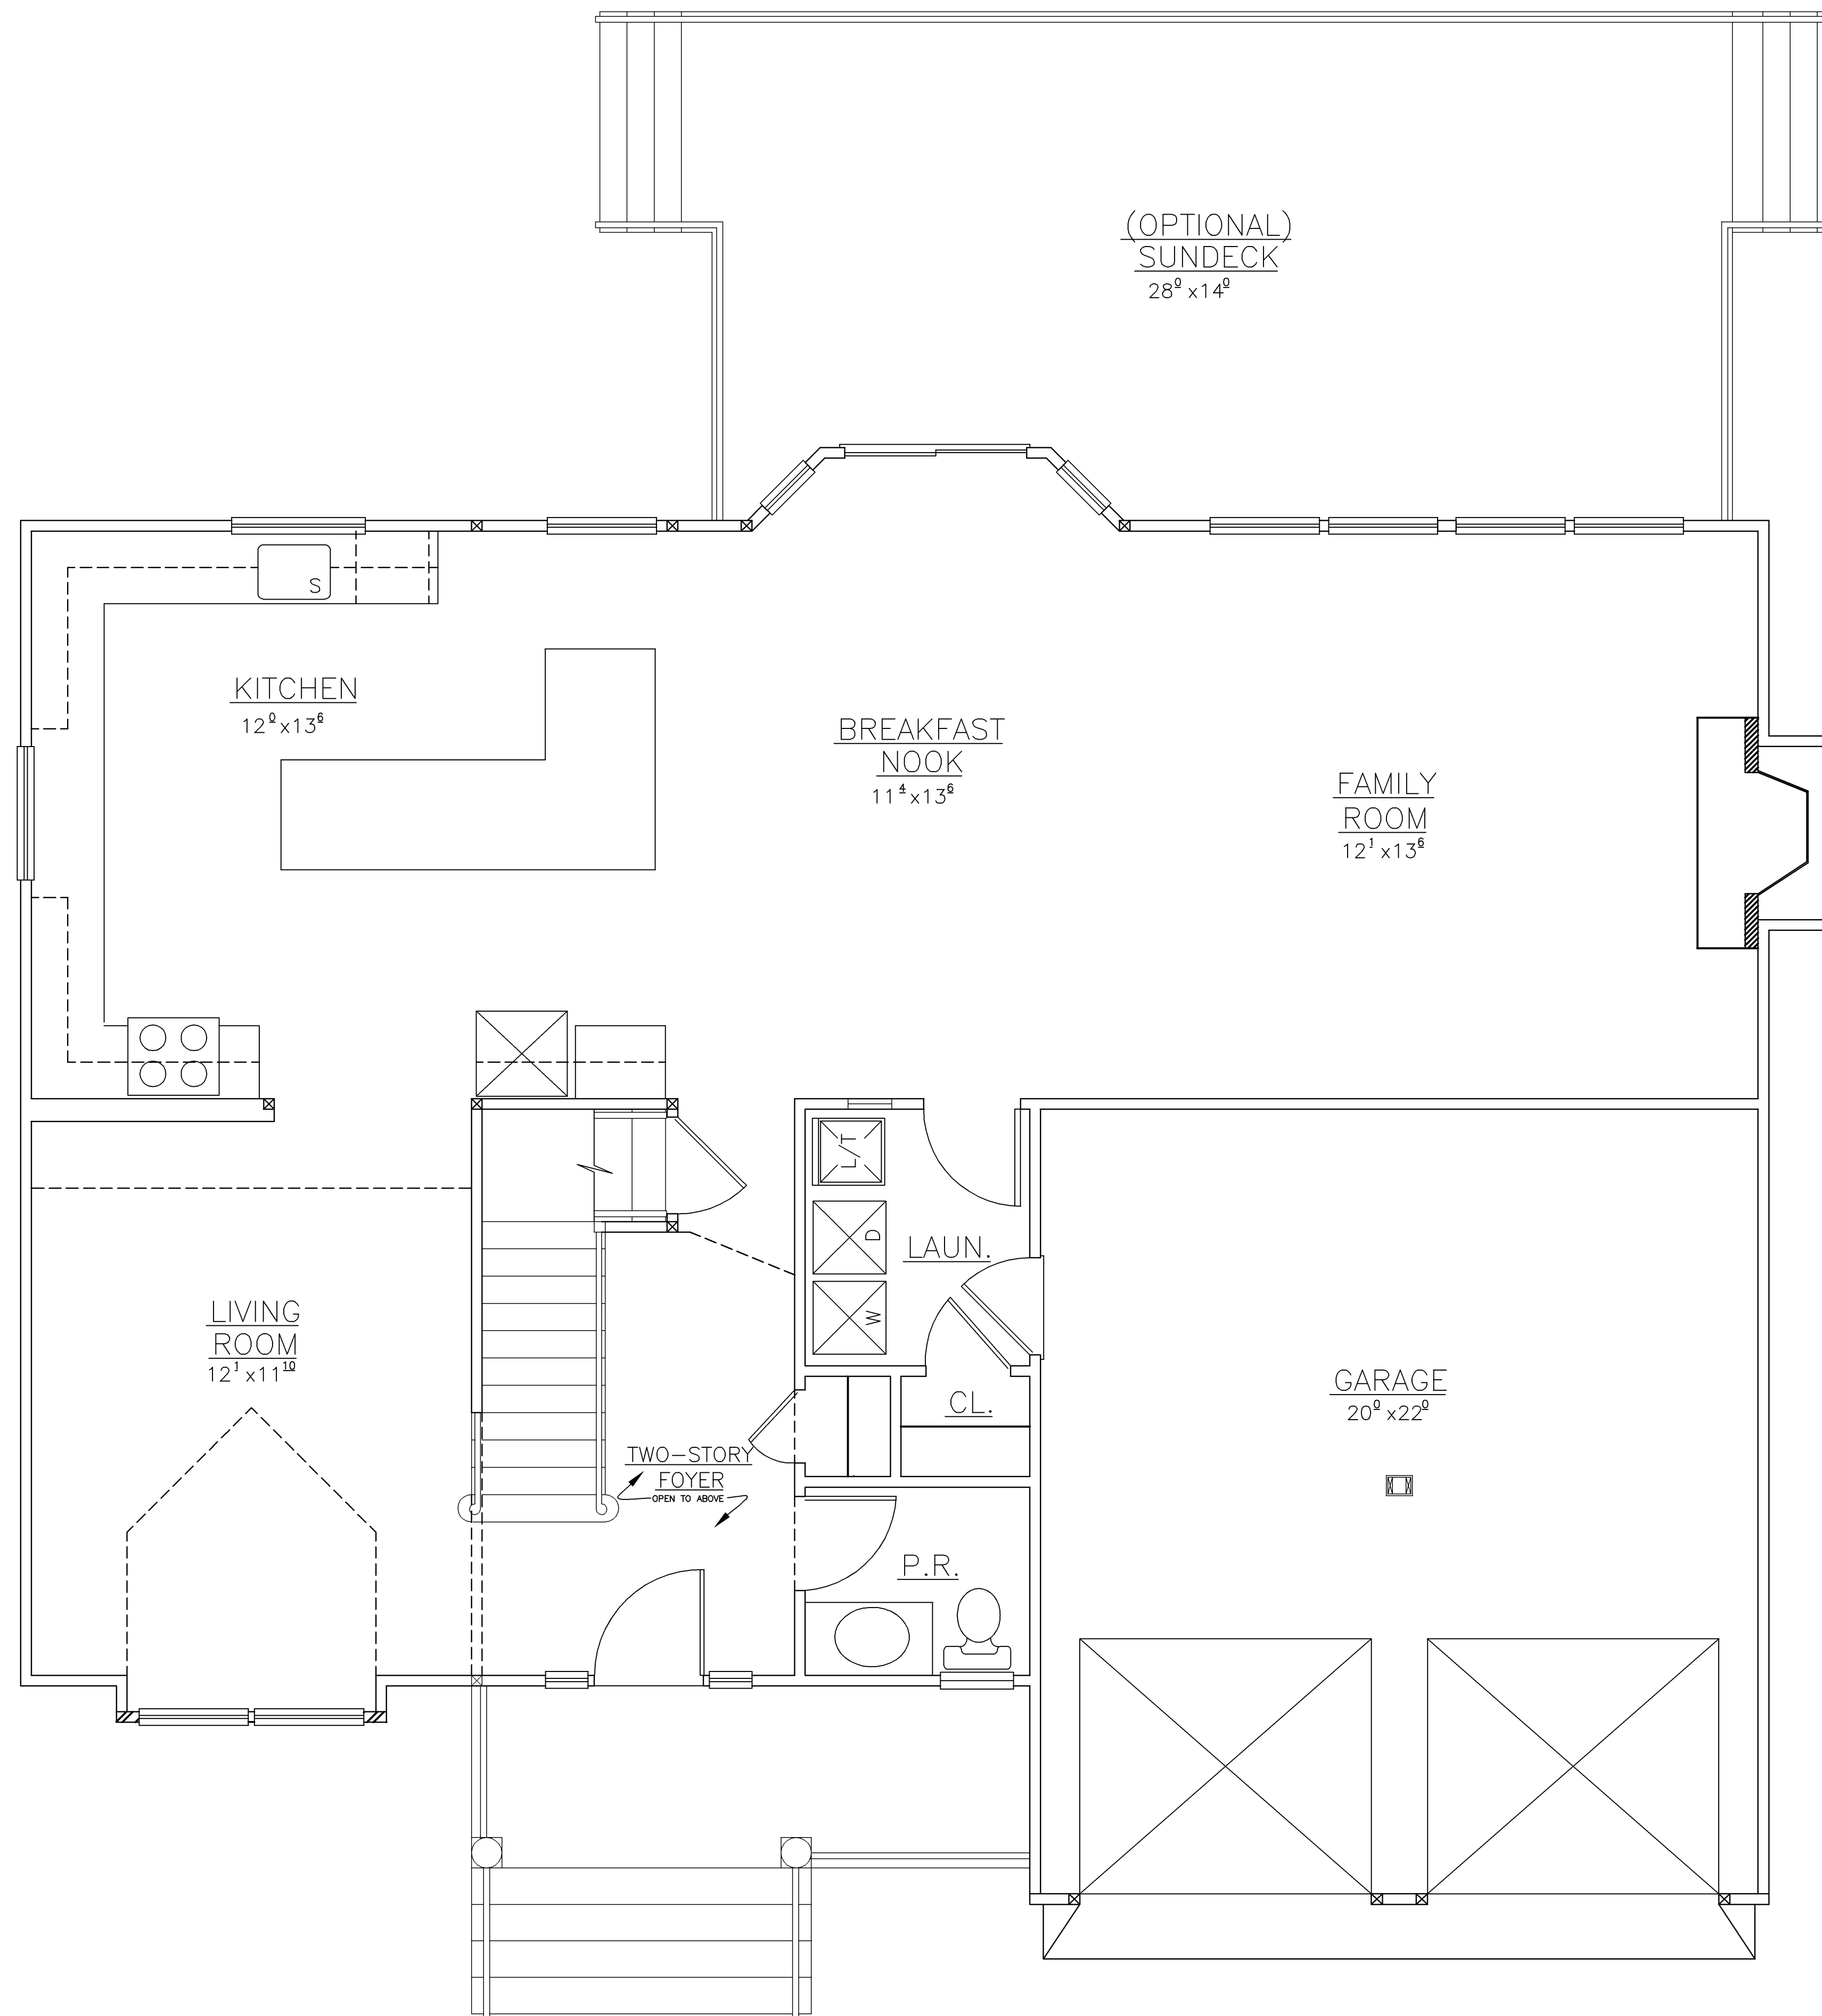

FRONT ELEVATION

SCALE: 1/4"=1'-0"

FIRST FLOOR PLAN

SECOND FLOOR PLAN