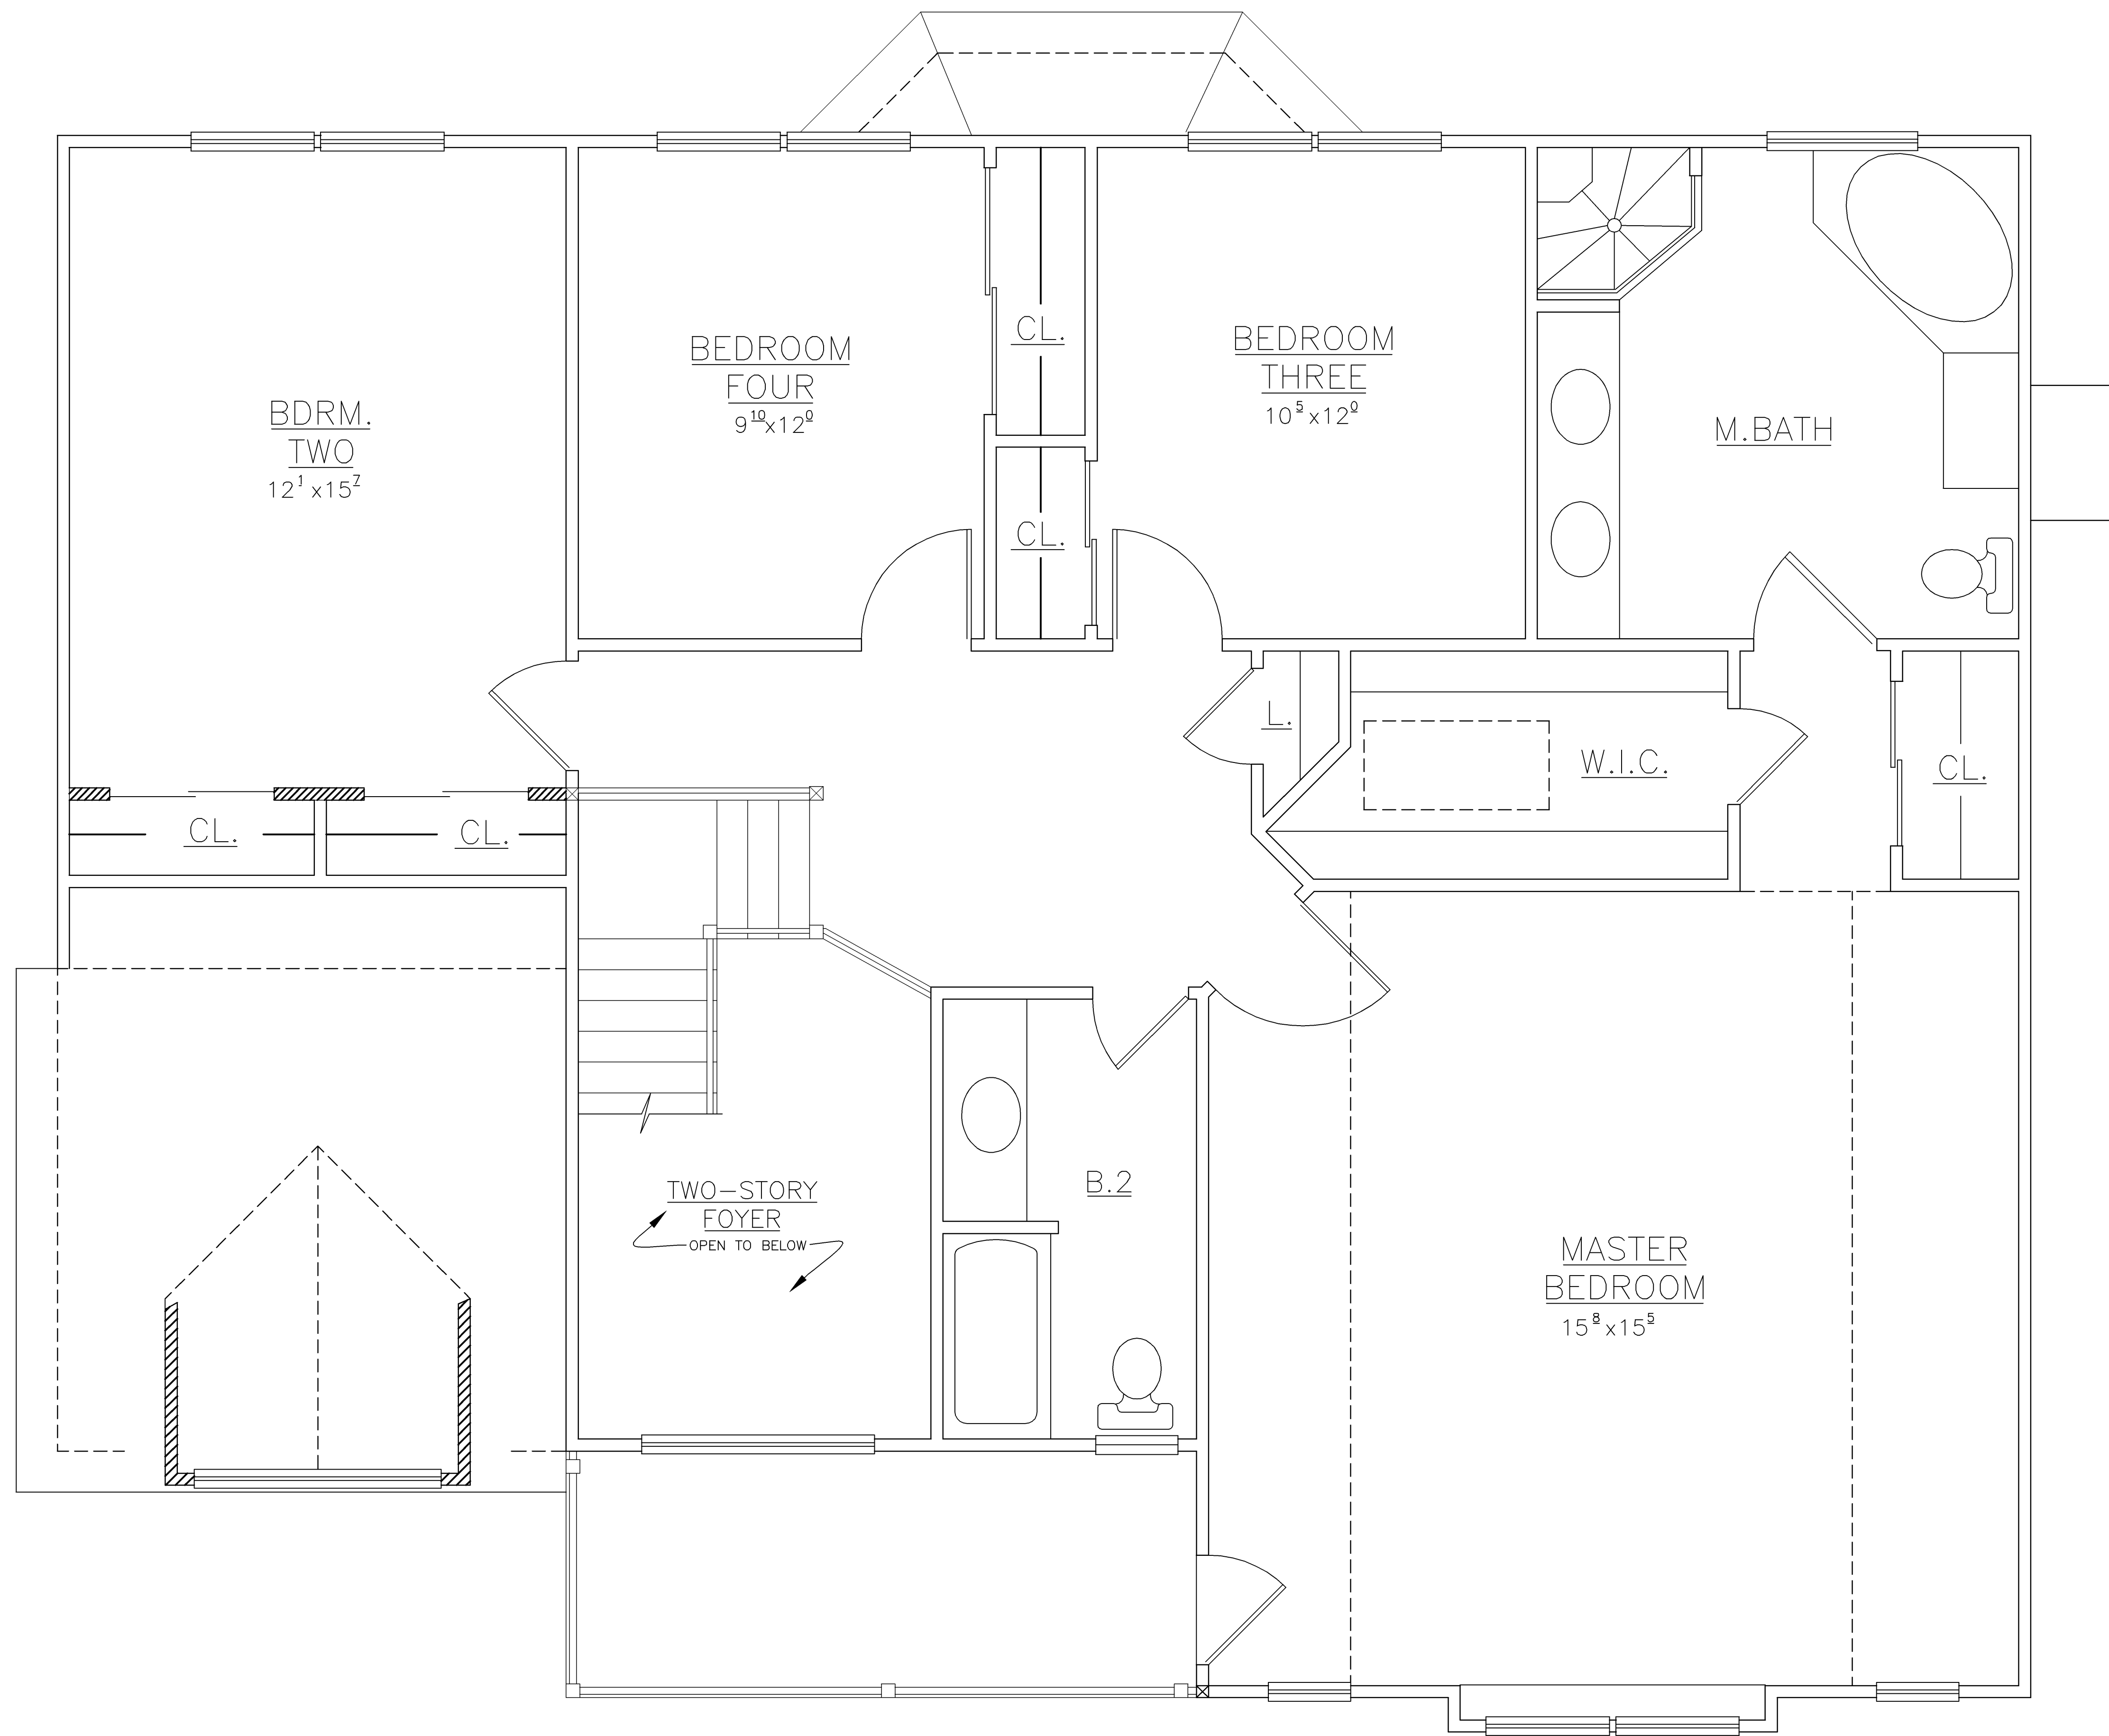

FRONT ELEVATION

SCALE: 1/4"=1'-0"

FIRST FLOOR PLAN

SECOND FLOOR PLAN