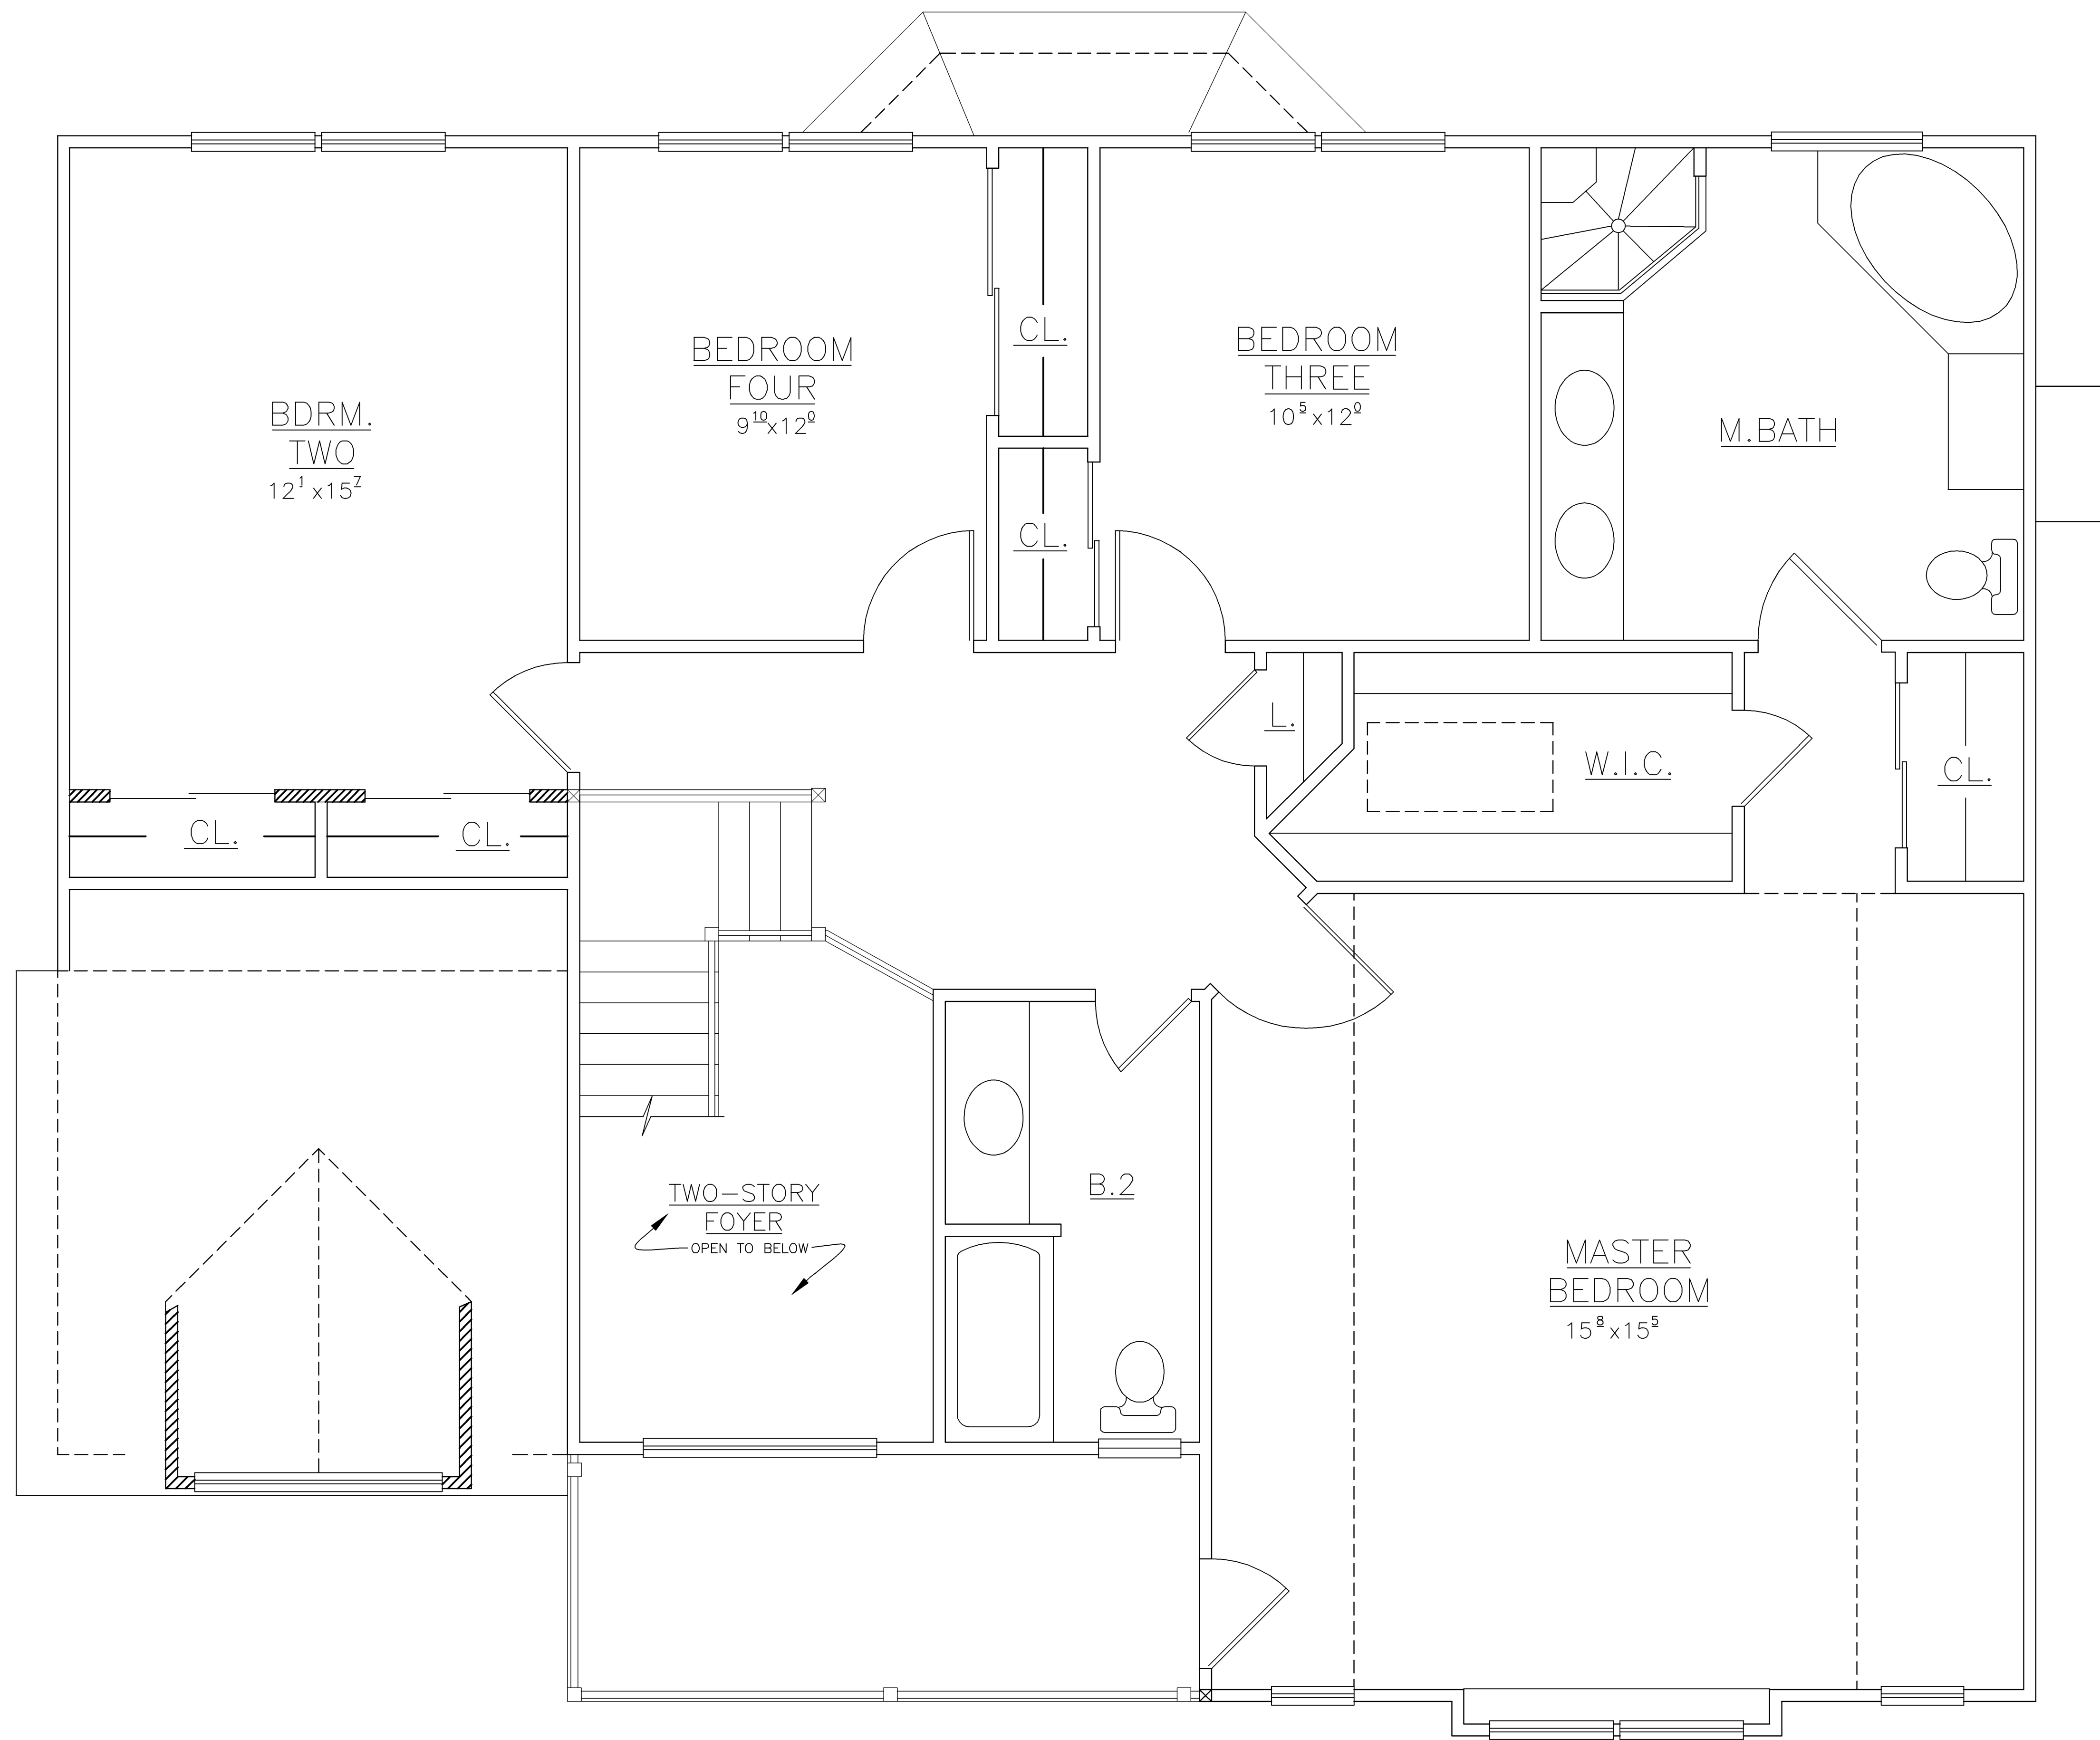

FRONT ELEVATION

SCALE: 1/4"=1'-0"

FIRST FLOOR PLAN

SECOND FLOOR PLAN